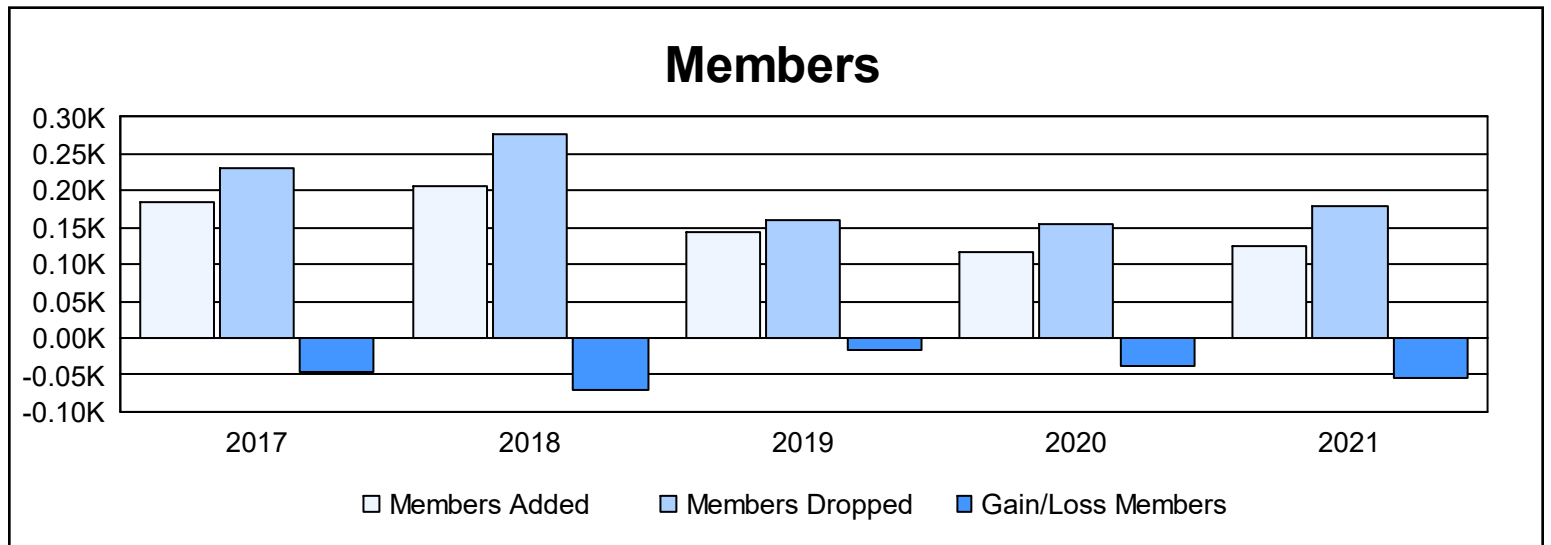

Year	New Clubs	Dropped Clubs	Gain/ Loss Clubs	New Members	Charter Members	Reinstate Members	Transfer Members	Total Member Added	Total Members Dropped	Gain/ Loss Members
2016-2017	1	1	0	122	39	15	8	184	231	-47
2017-2018	1	2	-1	152	31	15	7	205	276	-71
2018-2019	0	3	-3	127	0	10	7	144	161	-17
2019-2020	0	0	0	107	0	8	3	118	155	-37
2020-2021	1	1	0	96	17	10	2	125	178	-53
<b>Average</b>	<b>1</b>	<b>1</b>	<b>-1</b>	<b>121</b>	<b>17</b>	<b>12</b>	<b>5</b>	<b>155</b>	<b>200</b>	<b>-45</b>

### Membership Composition June 2021 Cumulative