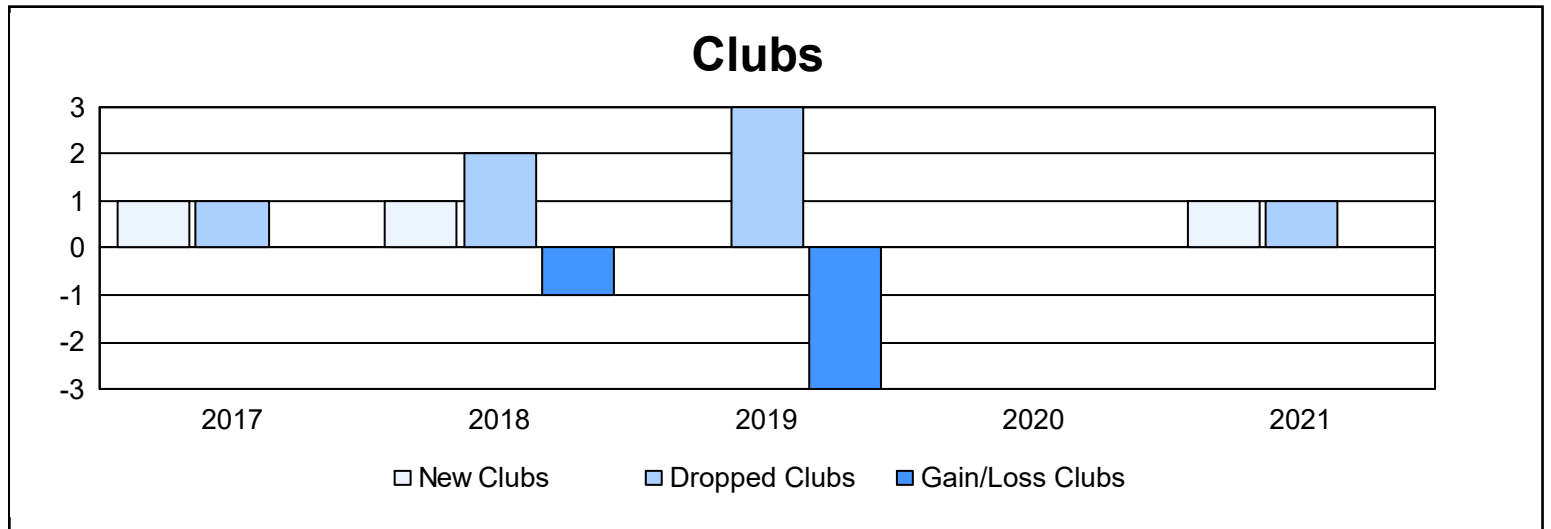

Year	New Clubs	Dropped Clubs	Gain/ Loss Clubs	New Members	Charter Members	Reinstate Members	Transfer Members	Total Member Added	Total Members Dropped	Gain/ Loss Members
2016-2017	1	1	0	122	39	15	8	184	231	-47
2017-2018	1	2	-1	152	31	15	7	205	276	-71
2018-2019	0	3	-3	127	0	10	7	144	161	-17
2019-2020	0	0	0	107	0	8	3	118	155	-37
2020-2021	1	1	0	96	17	10	2	125	178	-53
<b>Average</b>	<b>1</b>	<b>1</b>	<b>-1</b>	<b>121</b>	<b>17</b>	<b>12</b>	<b>5</b>	<b>155</b>	<b>200</b>	<b>-45</b>

### Membership Composition June 2021 Cumulative