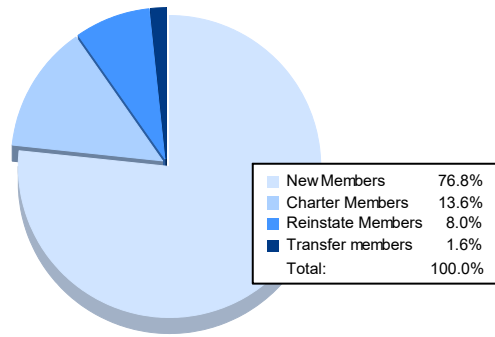

Year	New Clubs	Dropped Clubs	Gain/ Loss Clubs	New Members	Charter Members	Reinstate Members	Transfer Members	Total Member Added	Total Members Dropped	Gain/ Loss Members
2016-2017	1	1	0	122	39	15	8	184	231	-47
2017-2018	1	2	-1	152	31	15	7	205	276	-71
2018-2019	0	3	-3	127	0	10	7	144	161	-17
2019-2020	0	0	0	107	0	8	3	118	155	-37
2020-2021	1	1	0	96	17	10	2	125	178	-53
<b>Average</b>	<b>1</b>	<b>1</b>	<b>-1</b>	<b>121</b>	<b>17</b>	<b>12</b>	<b>5</b>	<b>155</b>	<b>200</b>	<b>-45</b>

### Membership Composition June 2021 Cumulative